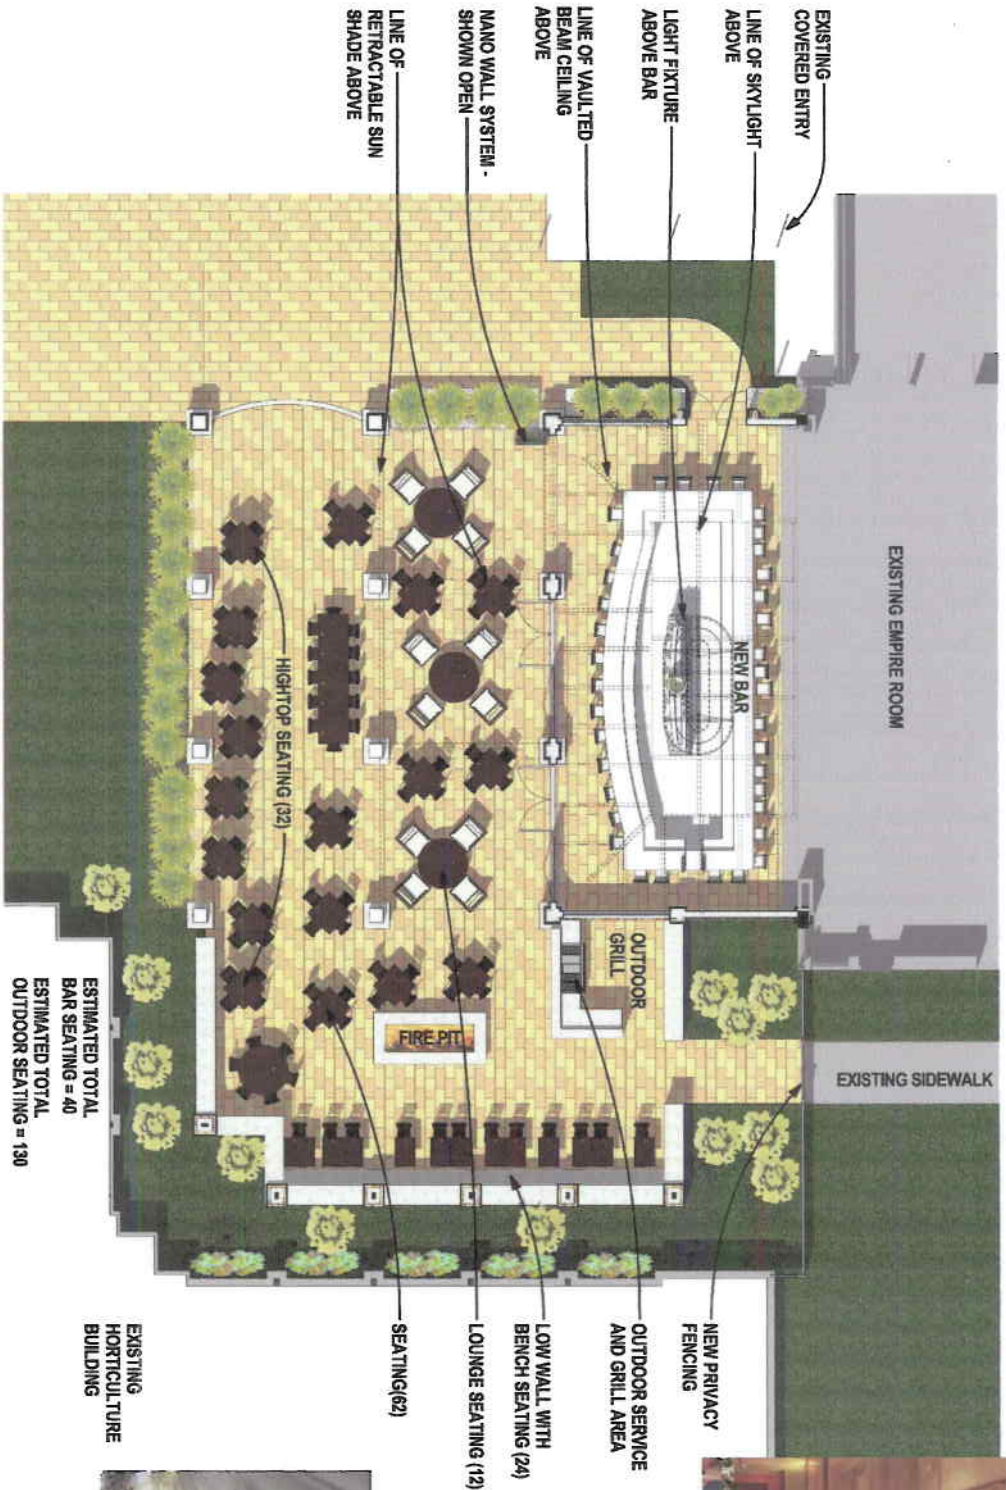

PROPOSED CONCEPT DESIGN FOR EMPIRE GRILL

PERSPECTIVE 1

JULY 2011

OPK
DESIGN

EXTERIOR LIGHT FIXTURE

EXTERIOR SEATING

LOUNGE CHAIR

TABLE AND CHAIRS

PROPOSED CONCEPT DESIGN FOR EMPIRE GRILL
 PERSPECTIVE 2
 JULY 2011

QPR
 DESIGN

LIGHT FIXTURE (SIMILAR)

BAR STOOL

PROPOSED CONCEPT DESIGN FOR EMPIRE GRILL
PERSPECTIVE 3
JULY 2011

OPK
DESIGN

OPTIONAL FUTURE EMPIRE ROOM REMODEL

RETRACTABLE SUN SCREEN

PROPOSED CONCEPT DESIGN FOR EMPIRE GRILL
 PLAN VIEW
 JULY 2011

QPK
 DESIGN

NORTH ELEVATION

WEST ELEVATION

EAST ELEVATION

BUILDING SECTION

PROPOSED CONCEPT DESIGN FOR EMPIRE GRILL
 ELEVATIONS
 JULY 2011

OPK
 DESIGN