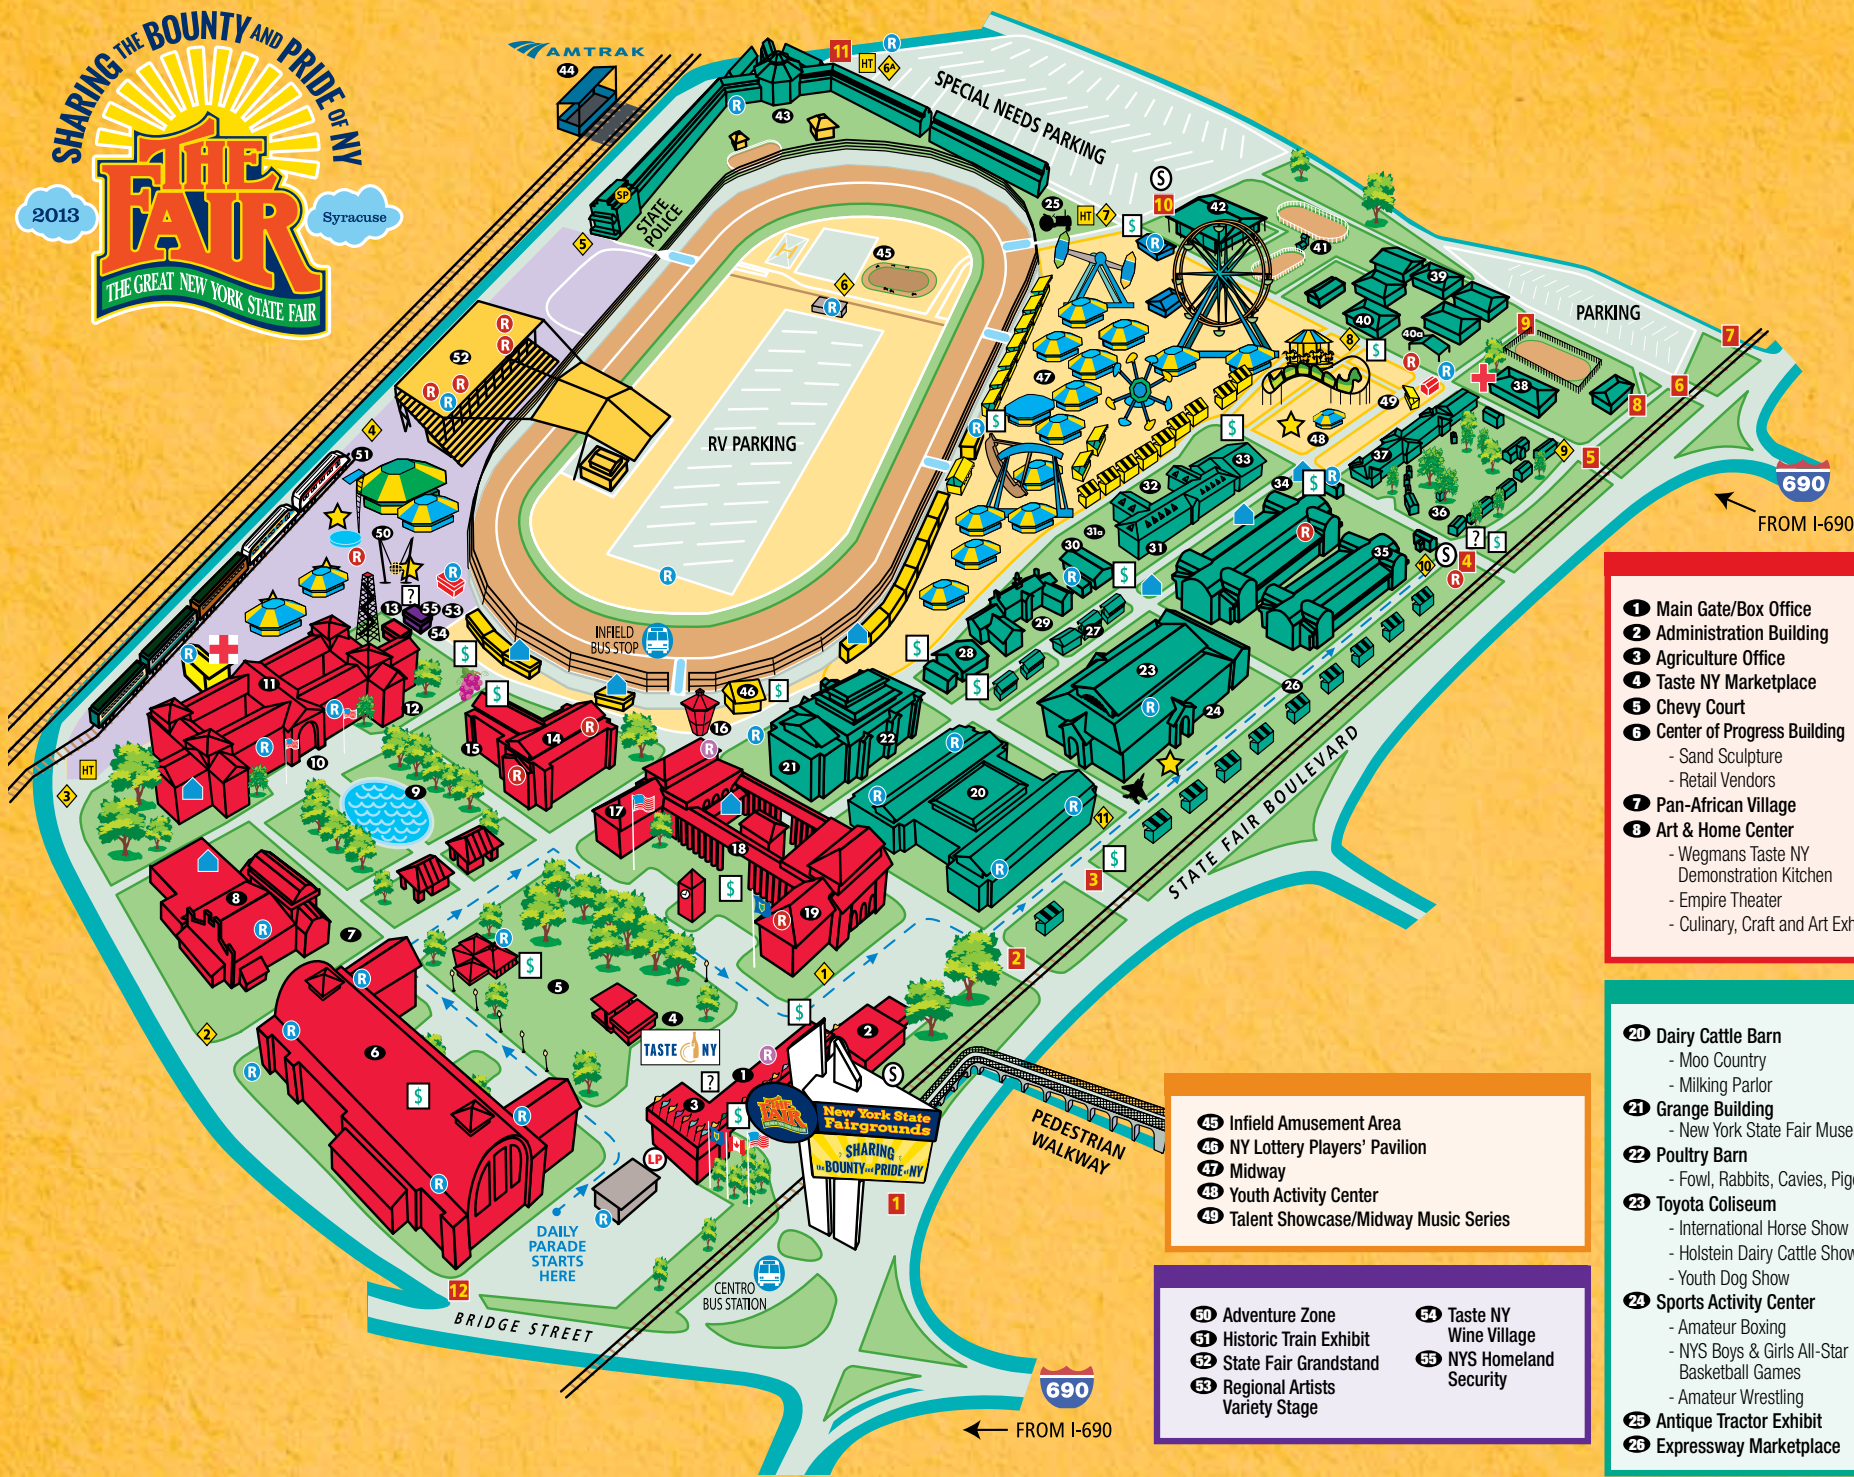

View the interactive map online at nysfair.org/map