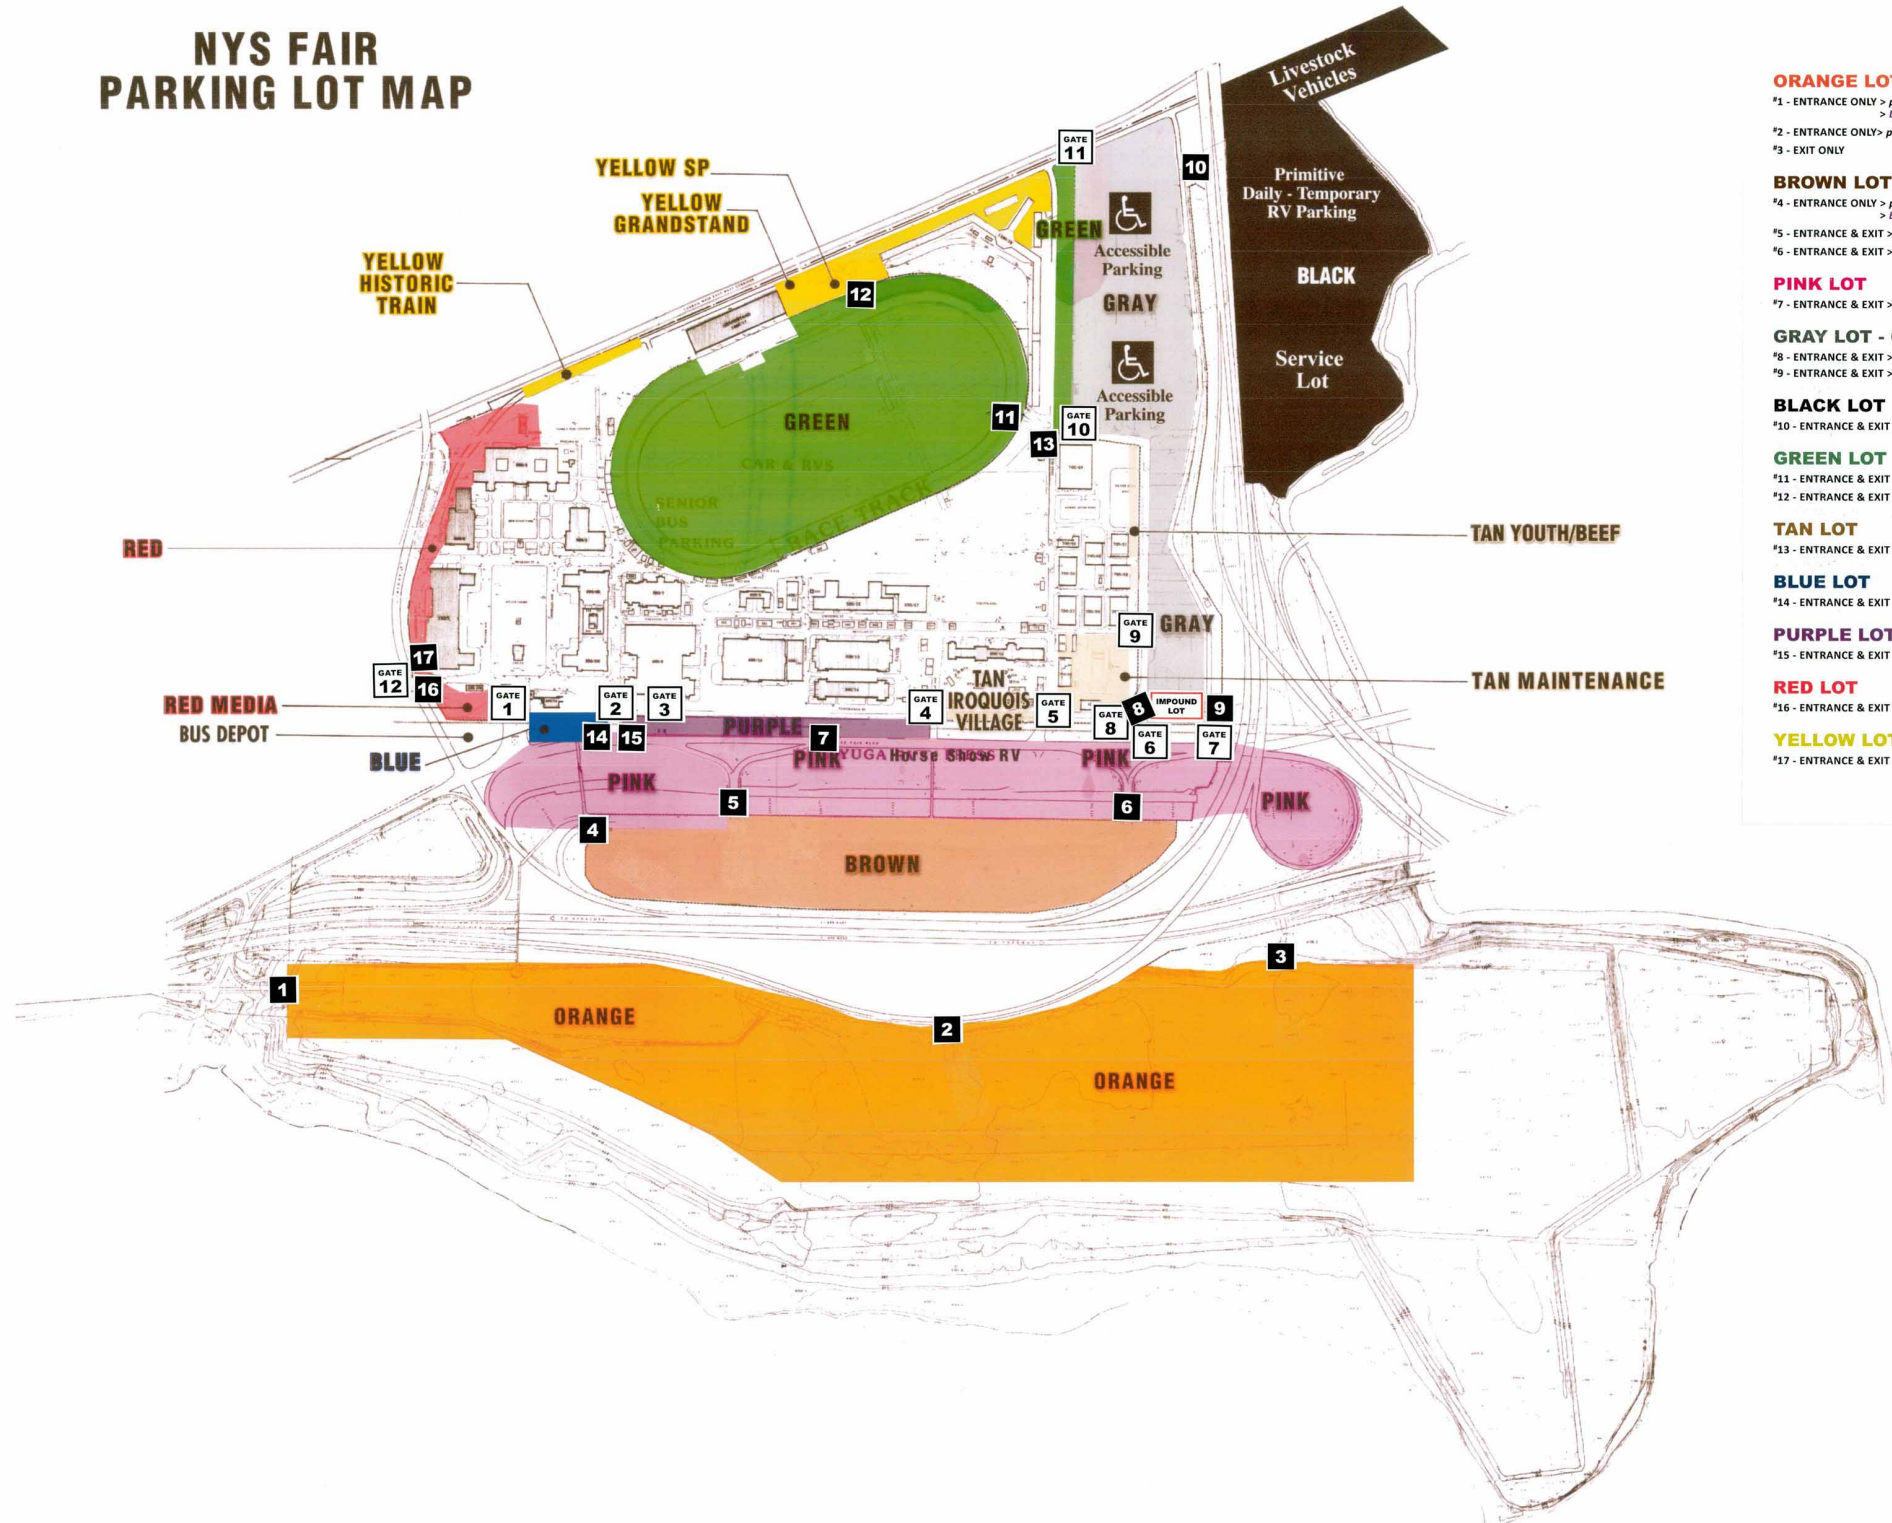

NYS FAIR PARKING LOT MAP

ORANGE LOT

- #1 - ENTRANCE ONLY > paid & permit parking
  > E-2Pass lane available
- #2 - ENTRANCE ONLY > paid & permit parking
- #3 - EXIT ONLY

BROWN LOT

PINK LOT

GRAY LOT - GATE 6 & 7

BLACK LOT

- #10 - ENTRANCE & EXIT > permit parking

GREEN LOT

TAN LOT

- #13 - ENTRANCE & EXIT > permit parking

BLUE LOT

- #14 - ENTRANCE & EXIT > permit parking

PURPLE LOT

- #15 - ENTRANCE & EXIT > permit parking

RED LOT

- #16 - ENTRANCE & EXIT > permit parking

YELLOW LOT

- #17 - ENTRANCE & EXIT > permit parking